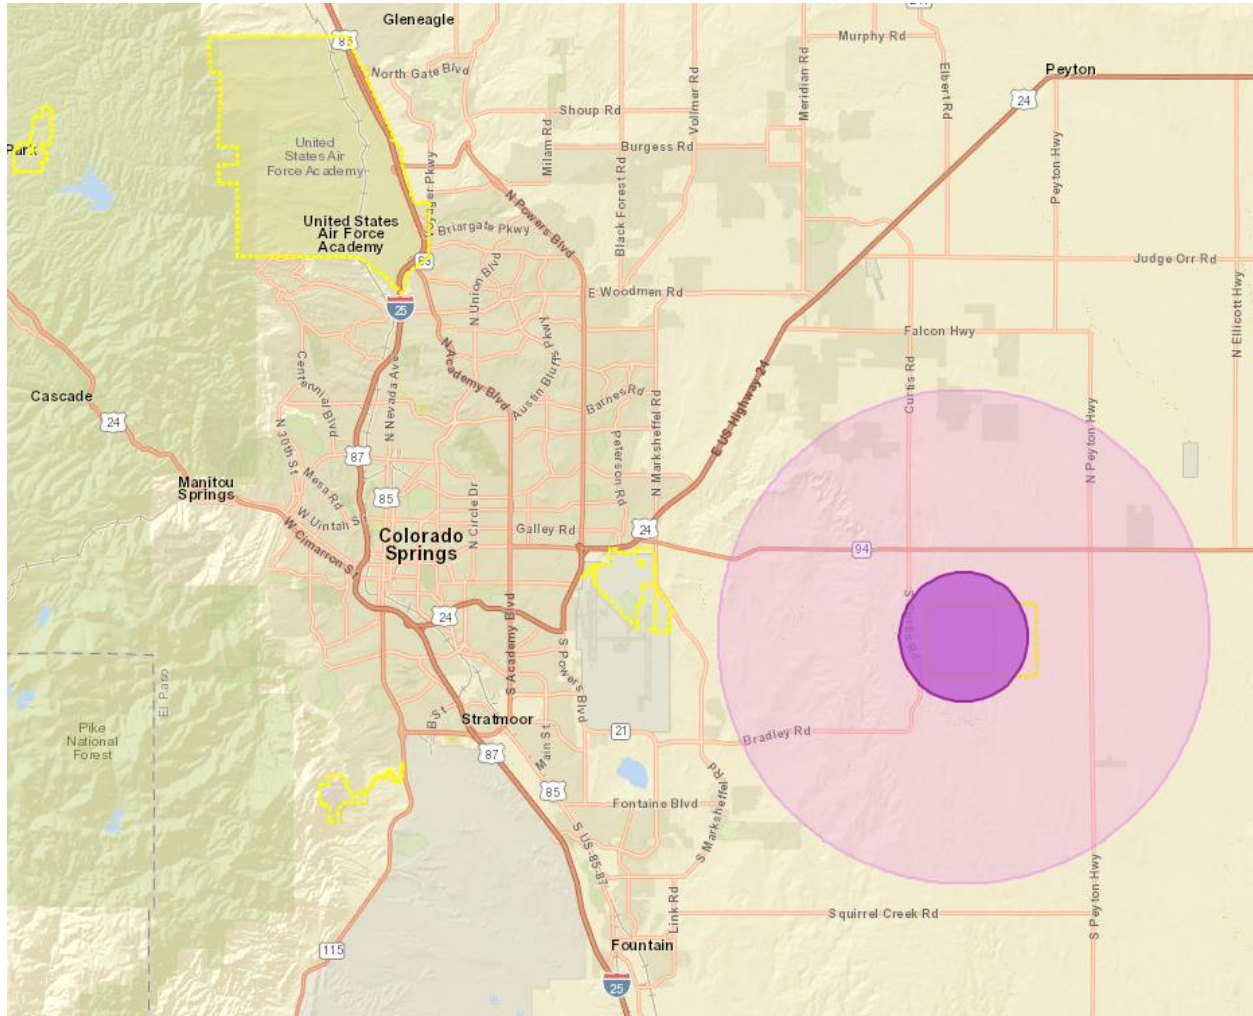

PHASED EARLY RELEASE MAP SCHRIEVER SPACE FORCE BASE

Zones are based off of primary duty location of the member in relation to their place of residence.

Zone 3 - Dark Purple

Zone 2 - Light Purple

Zone 1 - Area outside of the Zone 2 highlight from your installation.