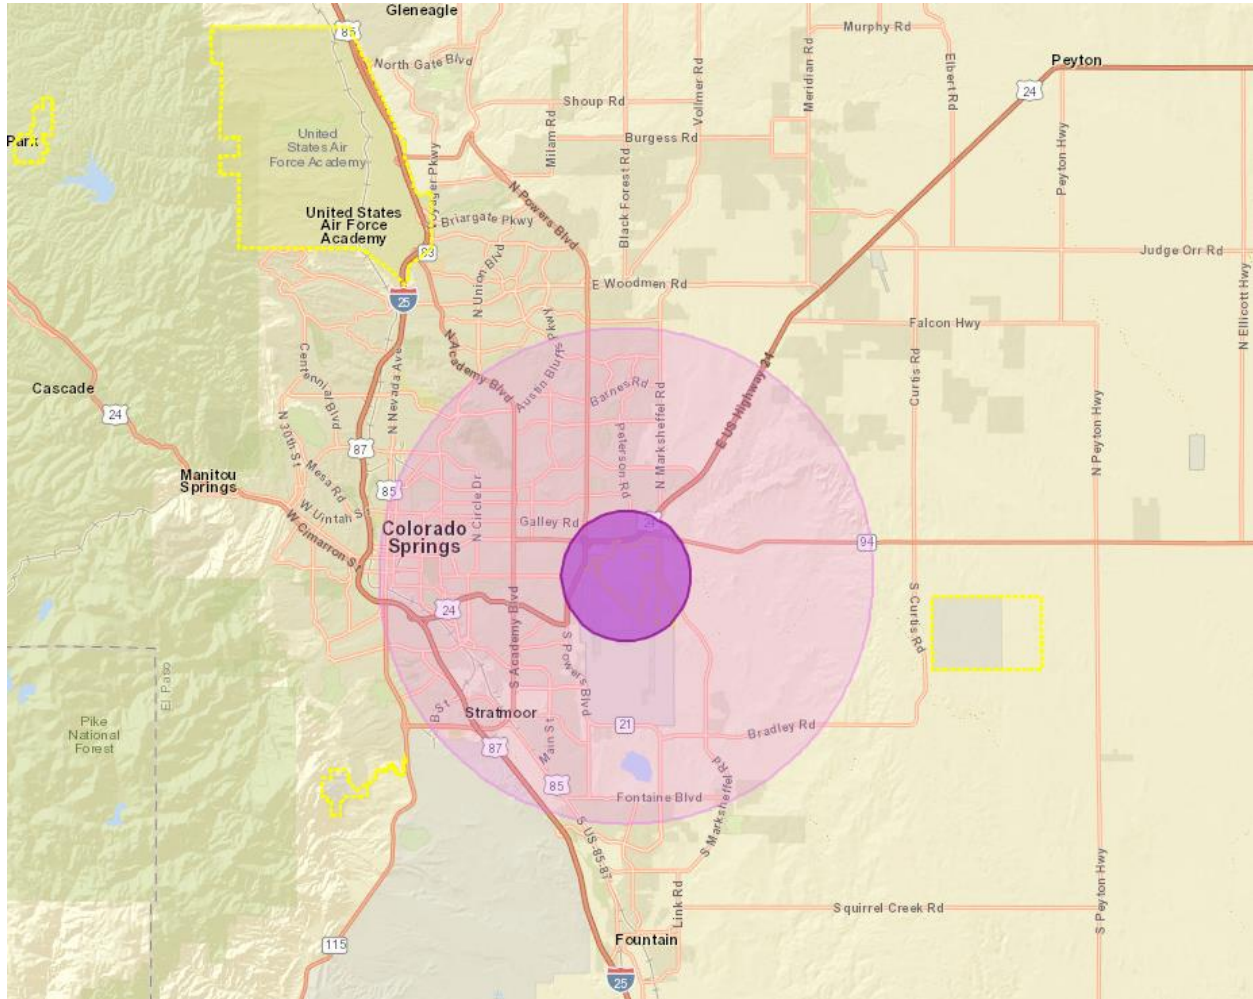

PHASED EARLY RELEASE MAP PETERSON SPACE FORCE BASE

Zones are based off of primary duty location of the member in relation to their place of residence.

Zone 3 - Dark Purple

Zone 2 - Light Purple

Zone 1 - Area outside of the Zone 2 highlight from your installation.