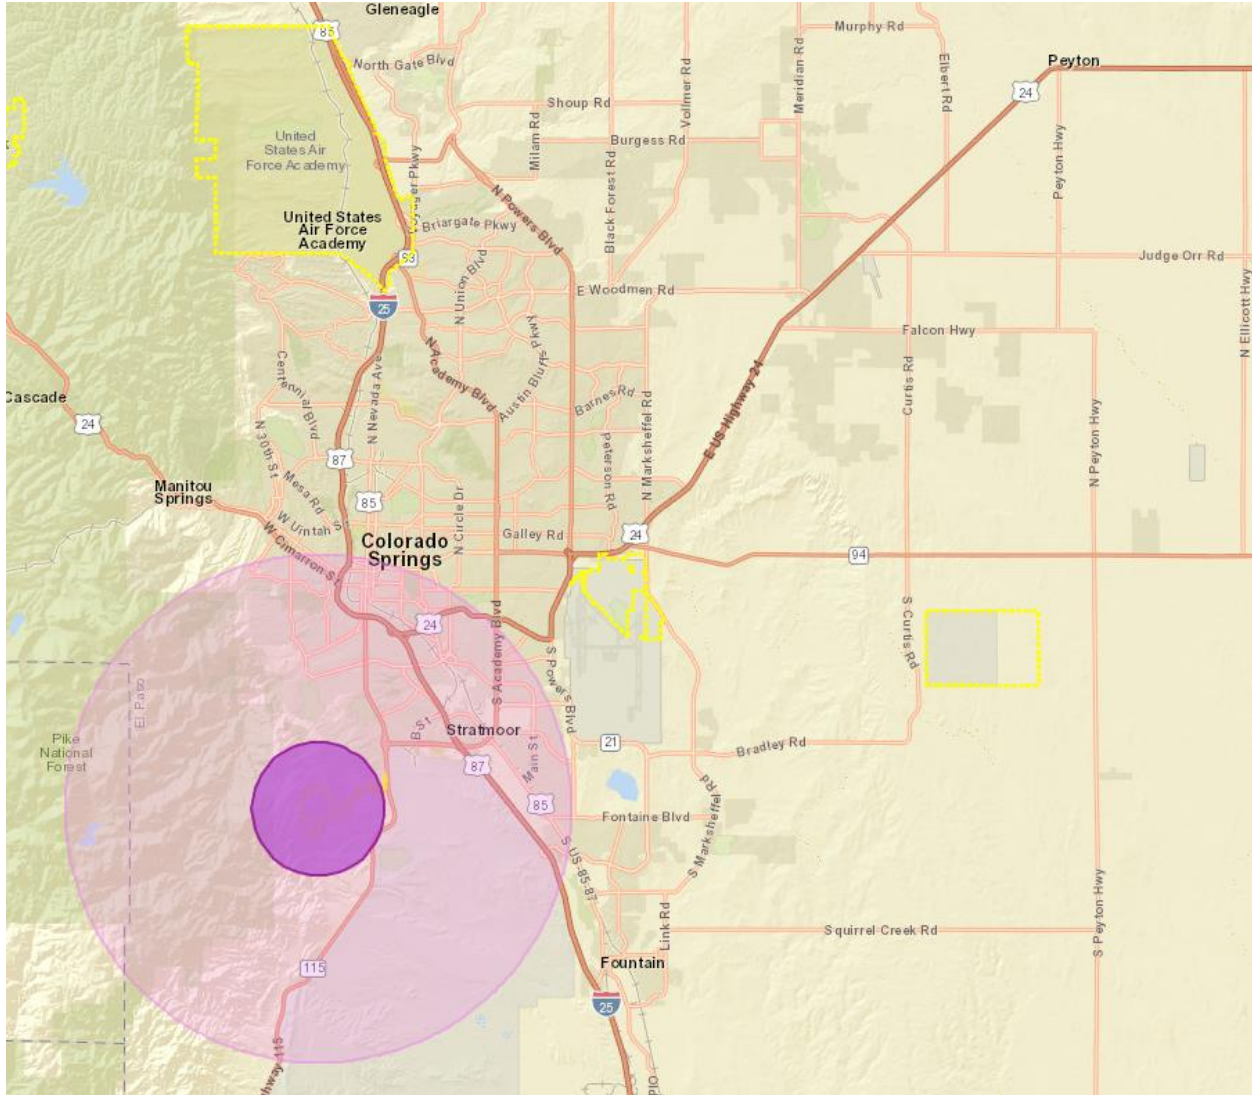

PHASED EARLY RELEASE MAP

CHEYENNE MOUNTAIN SPACE FORCE STATION

Zones are based off of primary duty location of the member in relation to their place of residence.

Zone 3 - Dark Purple

Zone 2 - Light Purple

Zone 1 - Area outside of the Zone 2 highlight from your installation.